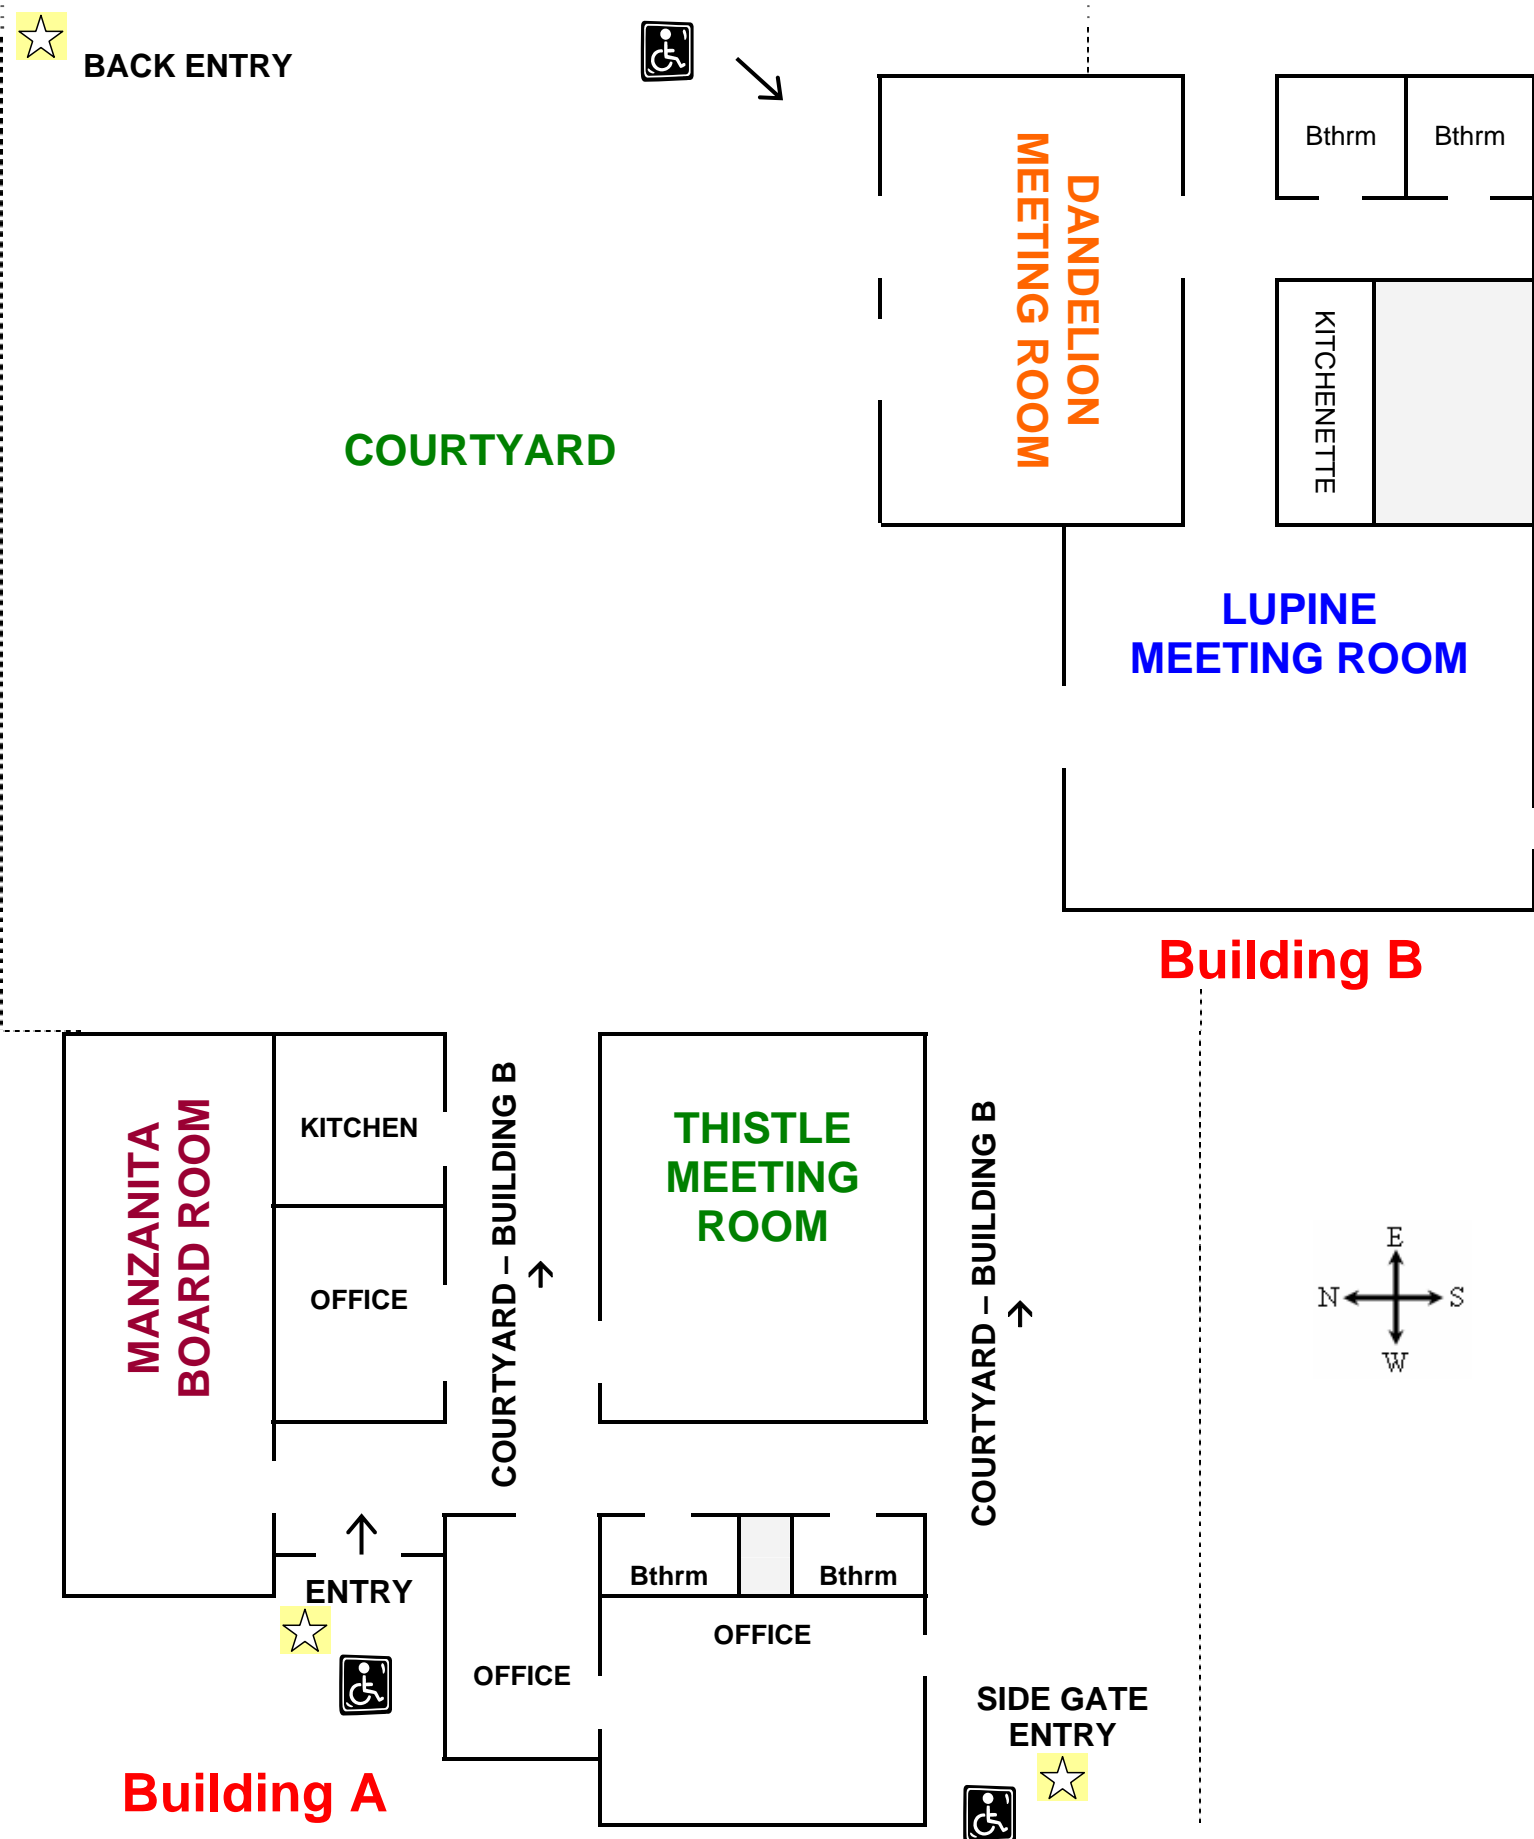

OJUSD Technology & Staff Development Center

BACK ENTRY

COURTYARD

DANDELION
MEETING ROOM

Bthrm

Bthrm

KITCHENETTE

LUPINE
MEETING ROOM

Building B

MANZANITA
BOARD ROOM

KITCHEN

OFFICE

ENTRY

Building A

THISTLE
MEETING ROOM

COURTYARD – BUILDING B

COURTYARD – BUILDING B

Bthrm

Bthrm

OFFICE

SIDE GATE
ENTRY